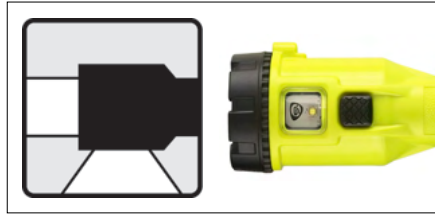

DUALIE® RECHARGEABLE

INTRINSICALLY SAFE, MULTI-FUNCTION FLASHLIGHT

Dual beams for forward and downward facing light

Available Colors:  

See what's in front of you and at your feet with the Dualie Rechargeable. Its bright light, which shines both ahead of you and downward, helps you avoid slips, trips, and falls while reducing battery costs. Optional magnetic clip for hands-free use.

KEY FEATURES

- Intrinsically safe
- Features two beams that intersect for optimum path illumination with no blind spots
- Dual head switches for easy beam selection and one-handed operation

OUTPUT

	SPOT	FLOOD	COMBO
LUMENS	180	105	275
CANDELA	11,500	60	--
DISTANCE	171m	18m	--
RUN TIME	7.25 hrs	13.5 hrs	5.5 hrs

see reverse for additional item numbers

BATTERY

- 2,600 mAh lithium-ion battery
- Fully recharges within 8 hours

MATERIAL/DURABILITY

- Durable, non-conductive, corrosion-proof polymer resin; rocky stipple texture for a sure grip
- Unbreakable polycarbonate face cap and side lens with scratch-resistant coating
- Rugged, integrated, snag-free clip (with optional magnet) conforms to body; grabs onto shirts, pockets and gear for hands-free use
- IP67 dust-tight and waterproof to 1m for 30 minutes
- 2m impact resistance tested